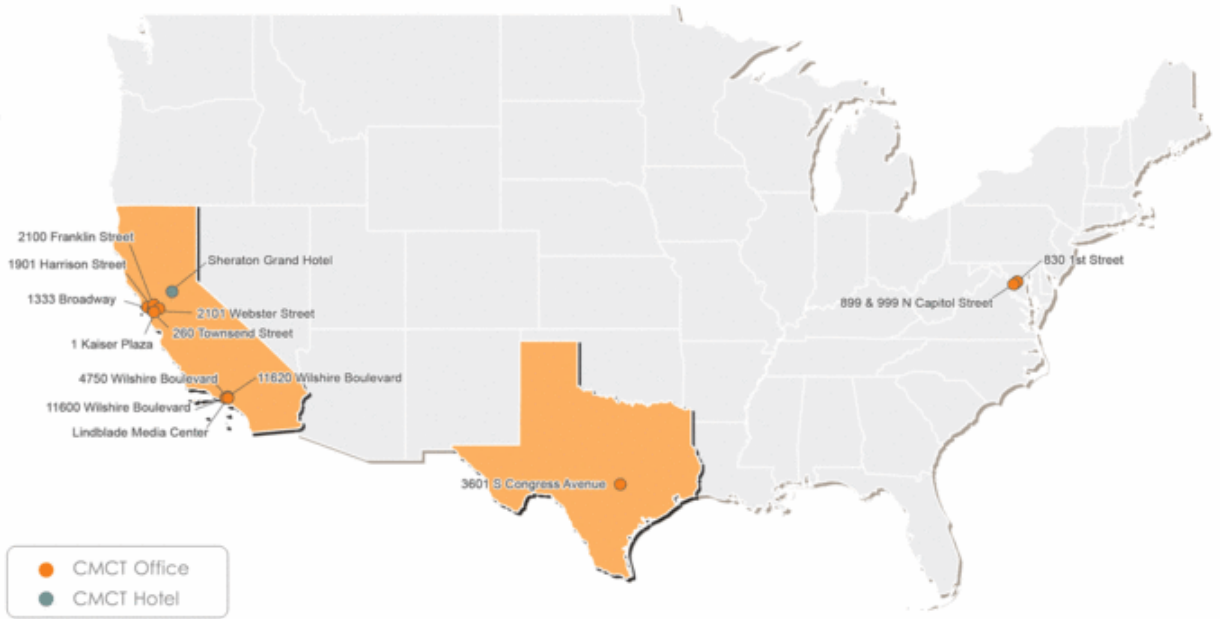

- INDEX
- CMCT GEOGRAPHY

NORTHERN CALIFORNIA

- 1 Kaiser Plaza
- 1333 Broadway
- 1901 Harrison
- 2100 Franklin
- 2101 Webster
- 260 Townsend
- Sheraton Grand Hotel

DISTRICT OF COLUMBIA

- 830 1st Street
- 899 North Capitol
- 999 North Capitol

SOUTHERN CALIFORNIA

- 11600 & 11620 Wilshire
- 4750 Wilshire Boulevard
- Lindblade Media Center

TEXAS

- 3601 S Congress Avenue